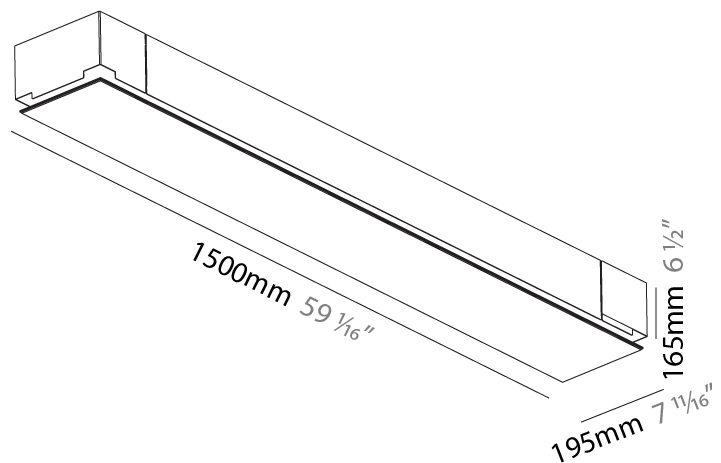

Series: Pi2
Subseries: Pi2 Whiteline
Brand: Prolicht
Division: Architectural
Mounting Type: Trimless
Mounting Location: Ceiling
Subcategory: Ambient

PHYSICAL

Shape: Rectangle
Length (mm): 1500
Length (in): 59 1/16
Width (mm): 195
Width (in): 7 11/16
Depth (mm): 165
Depth (in): 6 1/2
Ceiling Thickness (mm): 10 / 12.5 / 15 / 25 / 30
Ceiling Thickness (in): 3/8 or 1/2 or 9/16 or 1 or 1 3/16
Min. Recessing Depth (mm): 180
Min. Recessing Depth (in): 7 1/16
Light Distribution: Direct
Weight (kg): 9.7
Weight (lbs): 21.34
Diffuser: PMMA - Opal
Fixture Material: Extruded Aluminum / Steel
Cut-out Measurements: 1535mm / 60 7/16" x 230mm / 9 1/16"
Upon Request: Unique Sizes Unique Ceiling Thickness Unique Mounting Depth Spot Inserts

ELECTRICAL

Lamp Type: LED (Zhaga Standard)
Total Output Wattage (W): 47.8
Dimming: [Tri-Mode (Non-Dimming and Phase Dimming (120Vac only) and 0-10V Dimming)](#)
Driver Included: Yes
Driver Location: Integrated
Driver Type: Constant Current - Universal
Driver Class: Class 2
Input Voltage (V): 120 - 277
Constant Current (MA): 500

LED

Color Temperature (°K): [3000 / 3500 / 4000](#)
Max. Delivered Lumen (lm): 3890 / 4194 / 4280
CRI: >80 CRI
Efficiency (%): 0.611
Lamp Life (hrs): 50000
Upon Request: RGB-W Tunable White Special Color Temperature CRI90

OPTICAL

RATINGS AND CERTIFICATIONS

Certified By: Certified for North American Standards
IP rating: IP20

PROJECT
TYPE
SPECIFIER
QUANTITY
DATE

180mm 7 1/8"
1535mm x 230mm 60 7/16" x 9 1/16"
10 | 12 1/2 | 15 | 25 | 30mm
3/8" | 1/2" | 9/16" | 1" | 1 3/16"