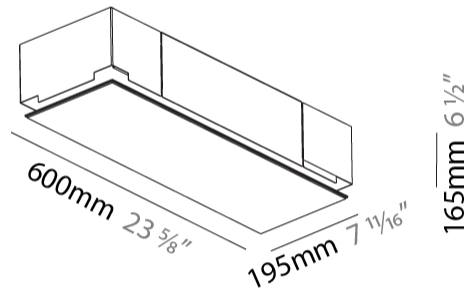

GENERAL

Series: Pi2
Subseries: Pi2 Whiteline
Brand: Prolicht
Division: Architectural
Mounting Type: Trimless
Mounting Location: Ceiling
Subcategory: Ambient

PHYSICAL

Shape: Rectangle
Length (mm): 600
Length (in): 23 5/8
Width (mm): 195
Width (in): 7 11/16
Depth (mm): 165
Depth (in): 6 1/2
Ceiling Thickness (mm): 10 / 12.5 / 15 / 25 / 30
Ceiling Thickness (in): 3/8 or 1/2 or 9/16 or 1 or 1 3/16
Min. Recessing Depth (mm): 180
Min. Recessing Depth (in): 7 1/16
Light Distribution: Direct
Weight (kg): 4.2
Weight (lbs): 9.24
Diffuser: PMMA - Opal
Fixture Material: Extruded Aluminum / Steel
Cut-out Measurements: 635mm / 25" x 230mm / 9 1/16"
Upon Request: Unique Sizes Unique Ceiling Thickness Unique Mounting Depth Spot Inserts

ELECTRICAL

Lamp Type: LED (Zhaga Standard)
Total Output Wattage (W): 19.1
Dimming: [Tri-Mode (Non-Dimming and Phase Dimming (120Vac only) and 0-10V Dimming)](#)
Driver Included: Yes
Driver Location: Integrated
Driver Type: Constant Current - Universal
Driver Class: Class 2
Input Voltage (V): 120 - 277
Constant Current (MA): 500

LED

[Color Temperature (°K): 3000 / 3500 / 4000](#)
Max. Delivered Lumen (lm): 1430 / 1538 / 1570
CRI: >80 CRI
Efficiency (%): 58.2
Lamp Life (hrs): 50000
Upon Request: RGB-W Tunable White Special Color Temperature CRI90

OPTICAL

RATINGS AND CERTIFICATIONS

Certified By: Certified for North American Standards
IP rating: IP20